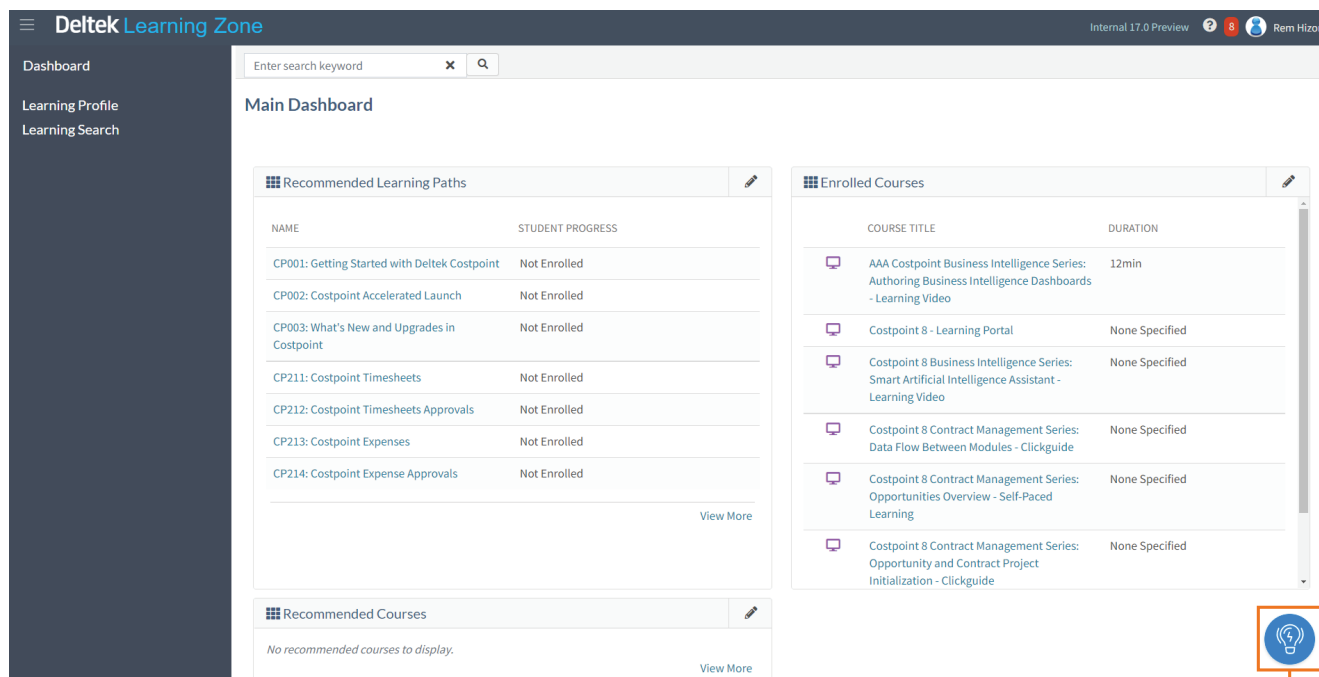

### The Navigation Assistant

The Navigation Assistant is a repository of on screen guides and learning assets to help you navigate and maximize DLZ functionalities and content.

You can access the Navigation Assistant at the lower-right corner of the DLZ. This is always available once you log in.

### Parts and Functionalities

#### 1. Guided Walkthroughs

Screen overlays designed to guide you through different parts and functionalities of DLZ.