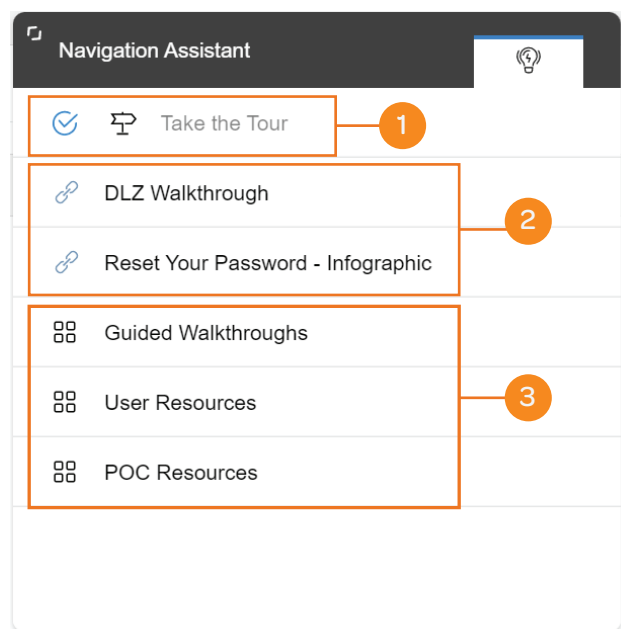

Questions? Email us at DeltekUniversity@dlz.deltek.com.